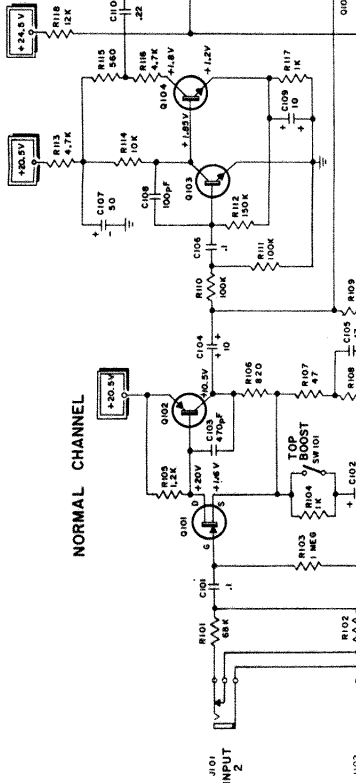

BLOCK 100

DISTORTION BOOSTER