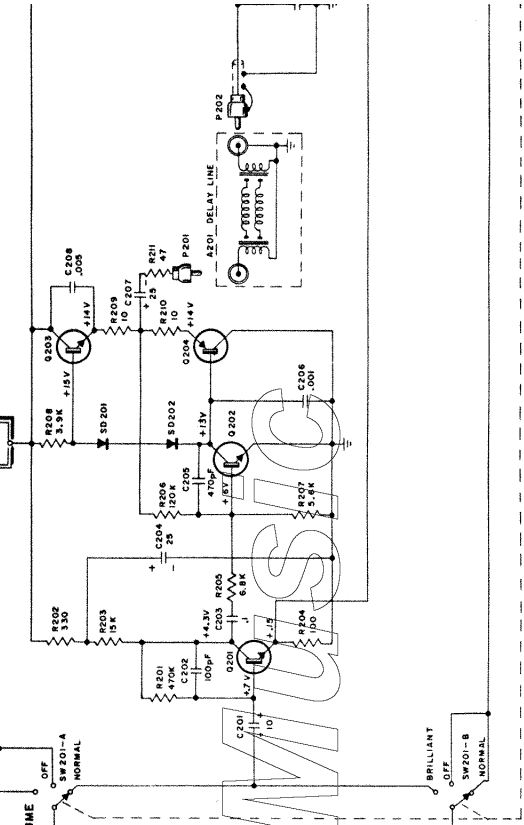

BLOCK 200

REVERBERATION