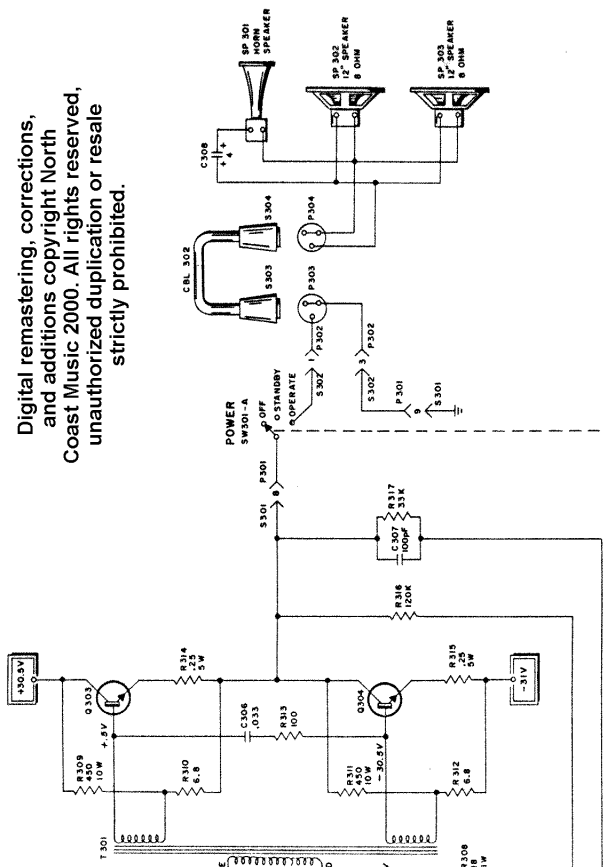

**BLOCK 300
POWER AMPLIFIER**

Digital remastering, corrections, and additions copyright North Coast Music 2000. All rights reserved, unauthorized duplication or resale strictly prohibited.