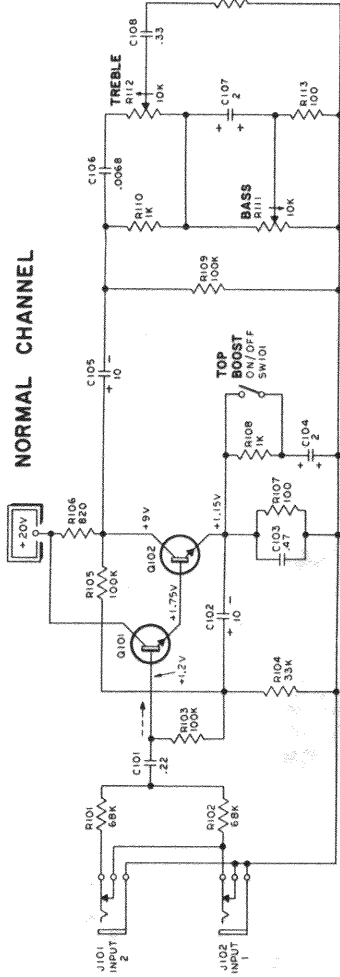

BLOCK 100

NORMAL CHANNEL