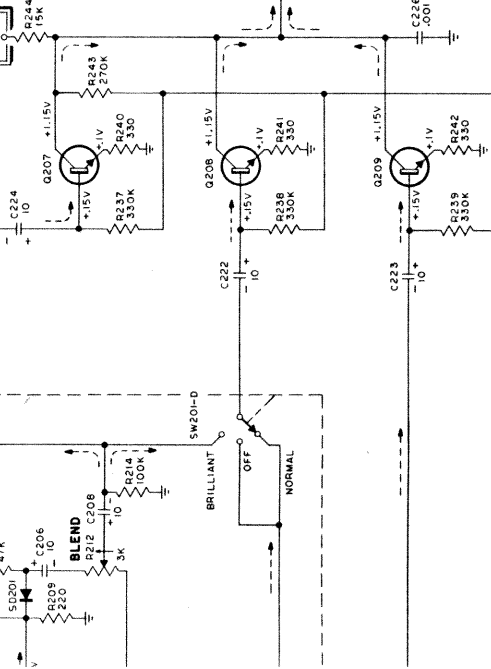

## VISCOUNT BUCKINGHAM V-15 V115 V-12 V112

86-5073-2 Driver Transistor "E"  
86-5083-2 Output Transistor

S.302

Q301  
Q302-Q303

POWER AMPLIFIER

PEAK LIMITER

MIXER

LIMIT LEVEL

**ATTENTION**  
points for the various power supply  
several of these points are marked  
reference potential.  
chassis ground.  
flow through the circuits.  
sat connections. Where it is not  
= unal.  
(voltage -10%)

North Coast Music  
POWER SUPPLY

**BLOCK 100**

**NORMAL CHANNEL**

**BRILLIANT CHANNEL**

**BASS CHANNEL**

**BLOCK 200**

- Q101-Q102-Q103-Q104-Q105-Q106
- Q209-Q204-Q205-Q206-Q207-Q208
- Q209-Q210
- Q201
- Q211
- Q202