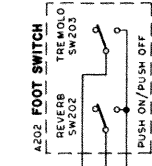

## VISCOUNT BUCKINGHAM V-15 V115 V-12 V112

86-5073-2 Driver Transistor "E"  
86-5083-2 Output Transistor

S.302

Q301  
Q302-Q303

POWER AMPLIFIER

PEAK LIMITER

MIXER

LIMIT LEVEL

**ATTENTION**  
points for the various power supply  
several of these points are marked  
reference potential.  
chassis ground.  
flow through the circuits.  
sat connections. Where it is not  
= unal.  
(voltage -10%)