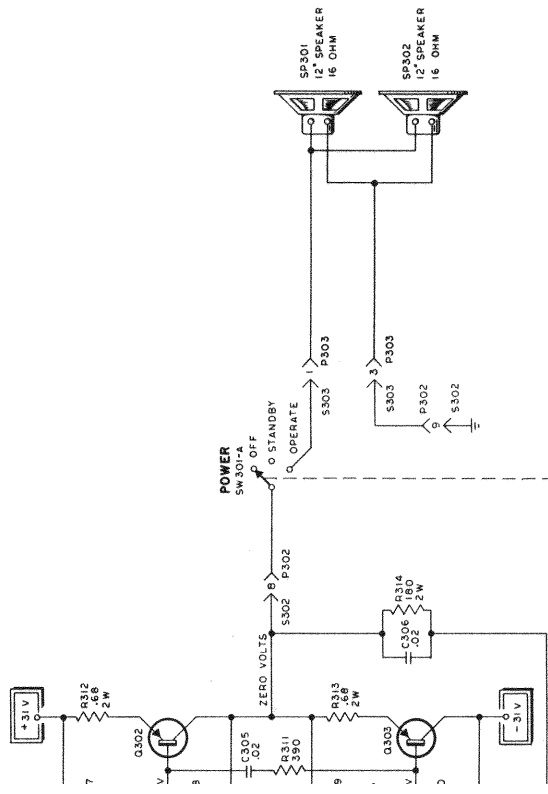

## VISCOUNT BUCKINGHAM V-15 V115 V-12 V112

86-5073-2 Driver Transistor "E"  
86-5083-2 Output Transistor

S.302

Q301  
Q302-Q303

POWER AMPLIFIER

PEAK LIMITER

MIXER

LIMIT LEVEL

**ATTENTION**  
points for the various power supply  
several of these points are marked  
reference potential.  
chassis ground.  
flow through the circuits.  
sat connections. Where it is not  
= unal.  
(voltage -10%)

North Coast Music  
POWER SUPPLY

**BLOCK 100**

**NORMAL CHANNEL**

**BRILLIANT CHANNEL**

**BASS CHANNEL**

**BLOCK 200**

- Q101-Q102-Q103-Q104-Q105-Q106
- Q209-Q204-Q205-Q206-Q207-Q208
- Q209-Q210
- Q201
- Q211
- Q202

**GENERAL INFORMATION**

This symbol denotes the common connecting points for the wire connections throughout the organ. Note that several of these "sources" which denotes the origin of the reference potential.