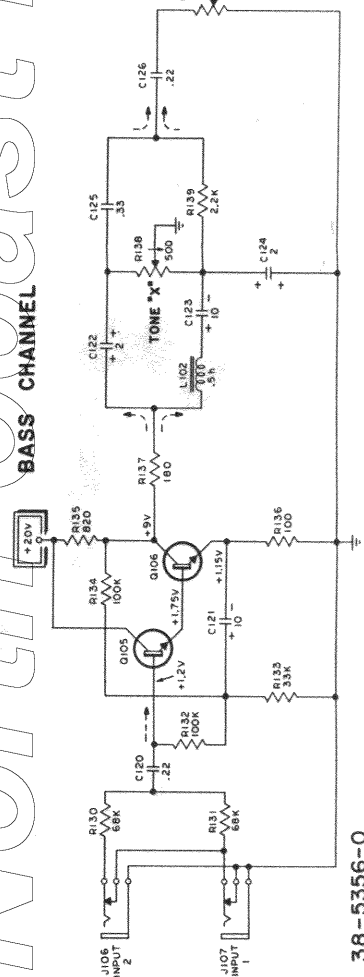

BASS CHANNEL

BLOCK 200

- Q101-Q102-Q103-Q104-Q105-Q106
- Q209-Q204-Q205-Q206-Q207-Q208
- Q209-Q210
- Q201
- Q211
- Q202

- 86-5044-2 Transistor (Green/Yellow)
- 86-5044-2 Transistor (Green/Yellow)
- 86-5050-2 Transistor (Yellow)
- 86-5064-2 Transistor (Yellow)
- 86-5075-2 Transistor "IG"