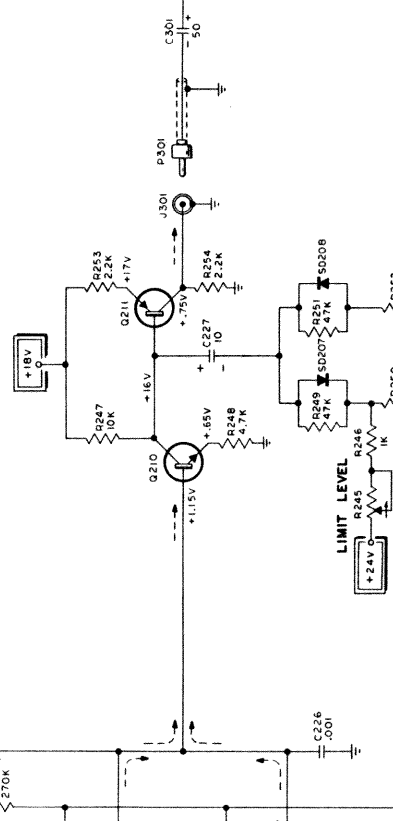

## VISCOUNT BUCKINGHAM V-15 V115 V-12 V112

86-5073-2 Driver Transistor "E"  
86-5083-2 Output Transistor

S.302

Q301  
Q302-Q303

POWER AMPLIFIER

PEAK LIMITER

MIXER

LIMIT LEVEL

**ATTENTION**  
points for the various power supply  
several of these points are marked  
reference potential.  
chassis ground.  
flow through the circuits.  
sat connections. Where it is not  
= unal.  
(voltage -10%)

North Coast Music  
POWER SUPPLY

**BLOCK 100**

**NORMAL CHANNEL**

**BRILLIANT CHANNEL**

**BASS CHANNEL**

**BLOCK 200**

- Q101-Q102-Q103-Q104-Q105-Q106
- Q209-Q204-Q205-Q206-Q207-Q208
- Q209-Q210
- Q201
- Q211
- Q202

**GENERAL INFORMATION**

This symbol denotes the common connecting points for the wire connections throughout the organ. Note that several of these "sources" which denotes the origin of the reference potential.