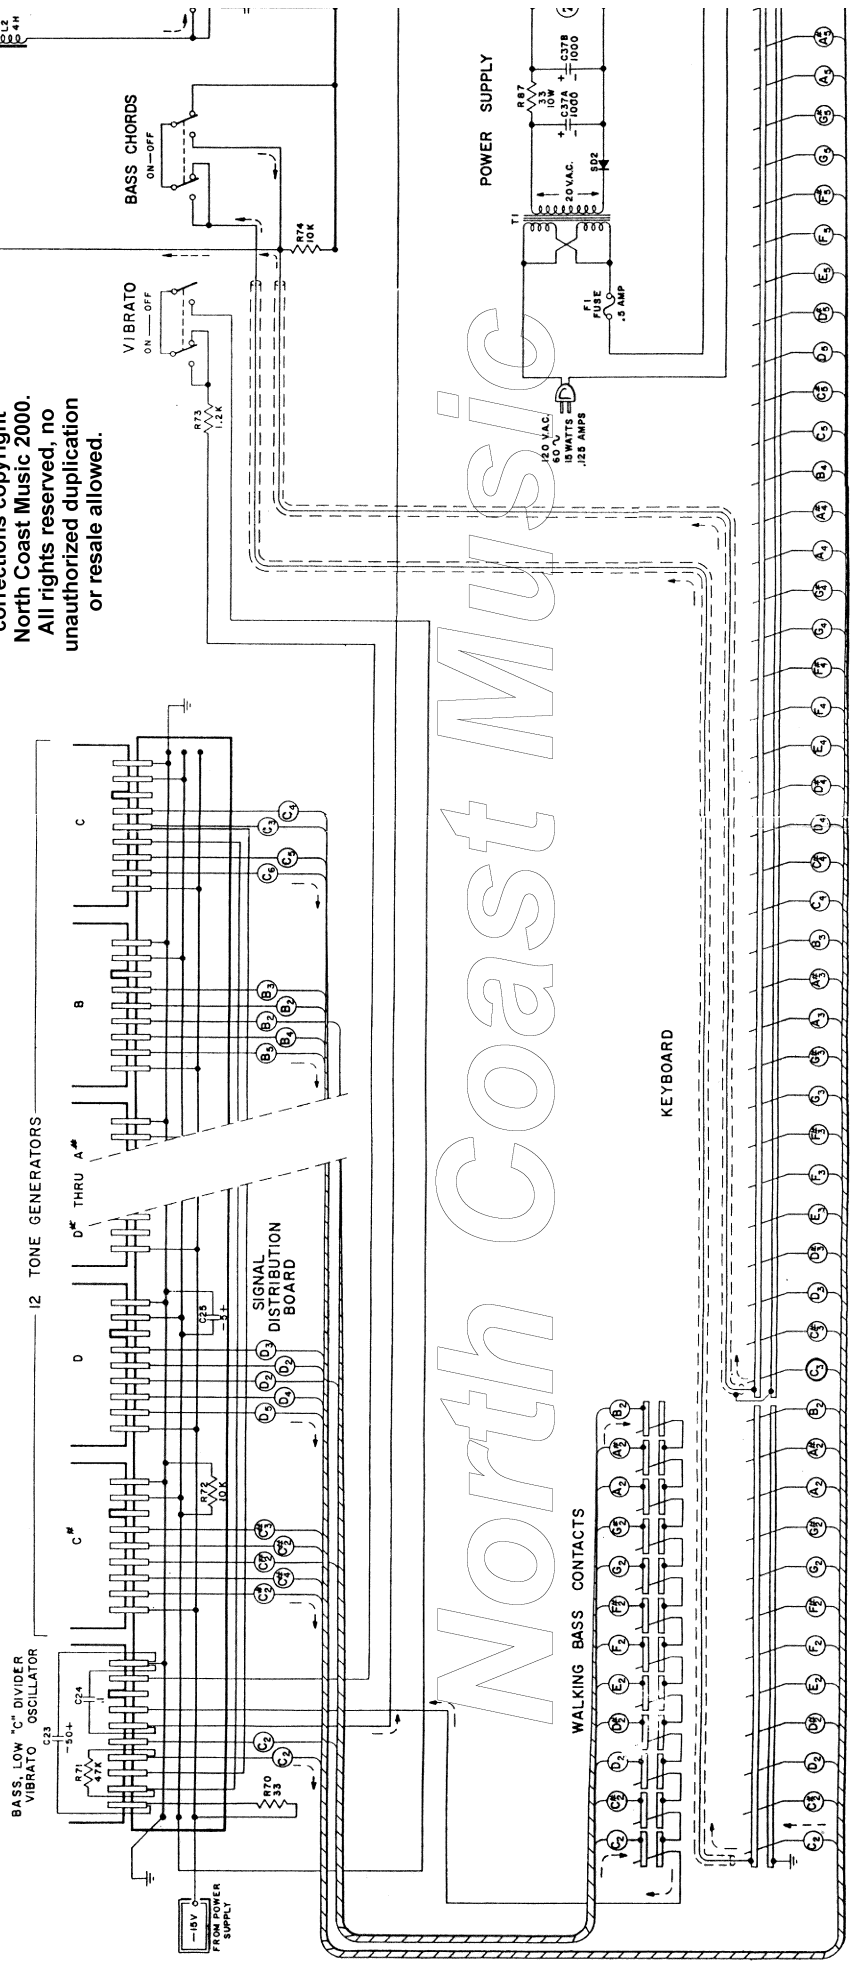

**V304E2**

NATIONAL SERVICE DEPARTMENT  
8725 WOODLEY AVE. - SEPULVEDA, CALIFORNIA 91343

Digital Rendering and Corrections copyright North Coast Music 2000

**TONE GENERATOR SCHEMATIC**

Digital rendering and corrections copyright North Coast Music 2000. All rights reserved, no unauthorized duplication or resale allowed.