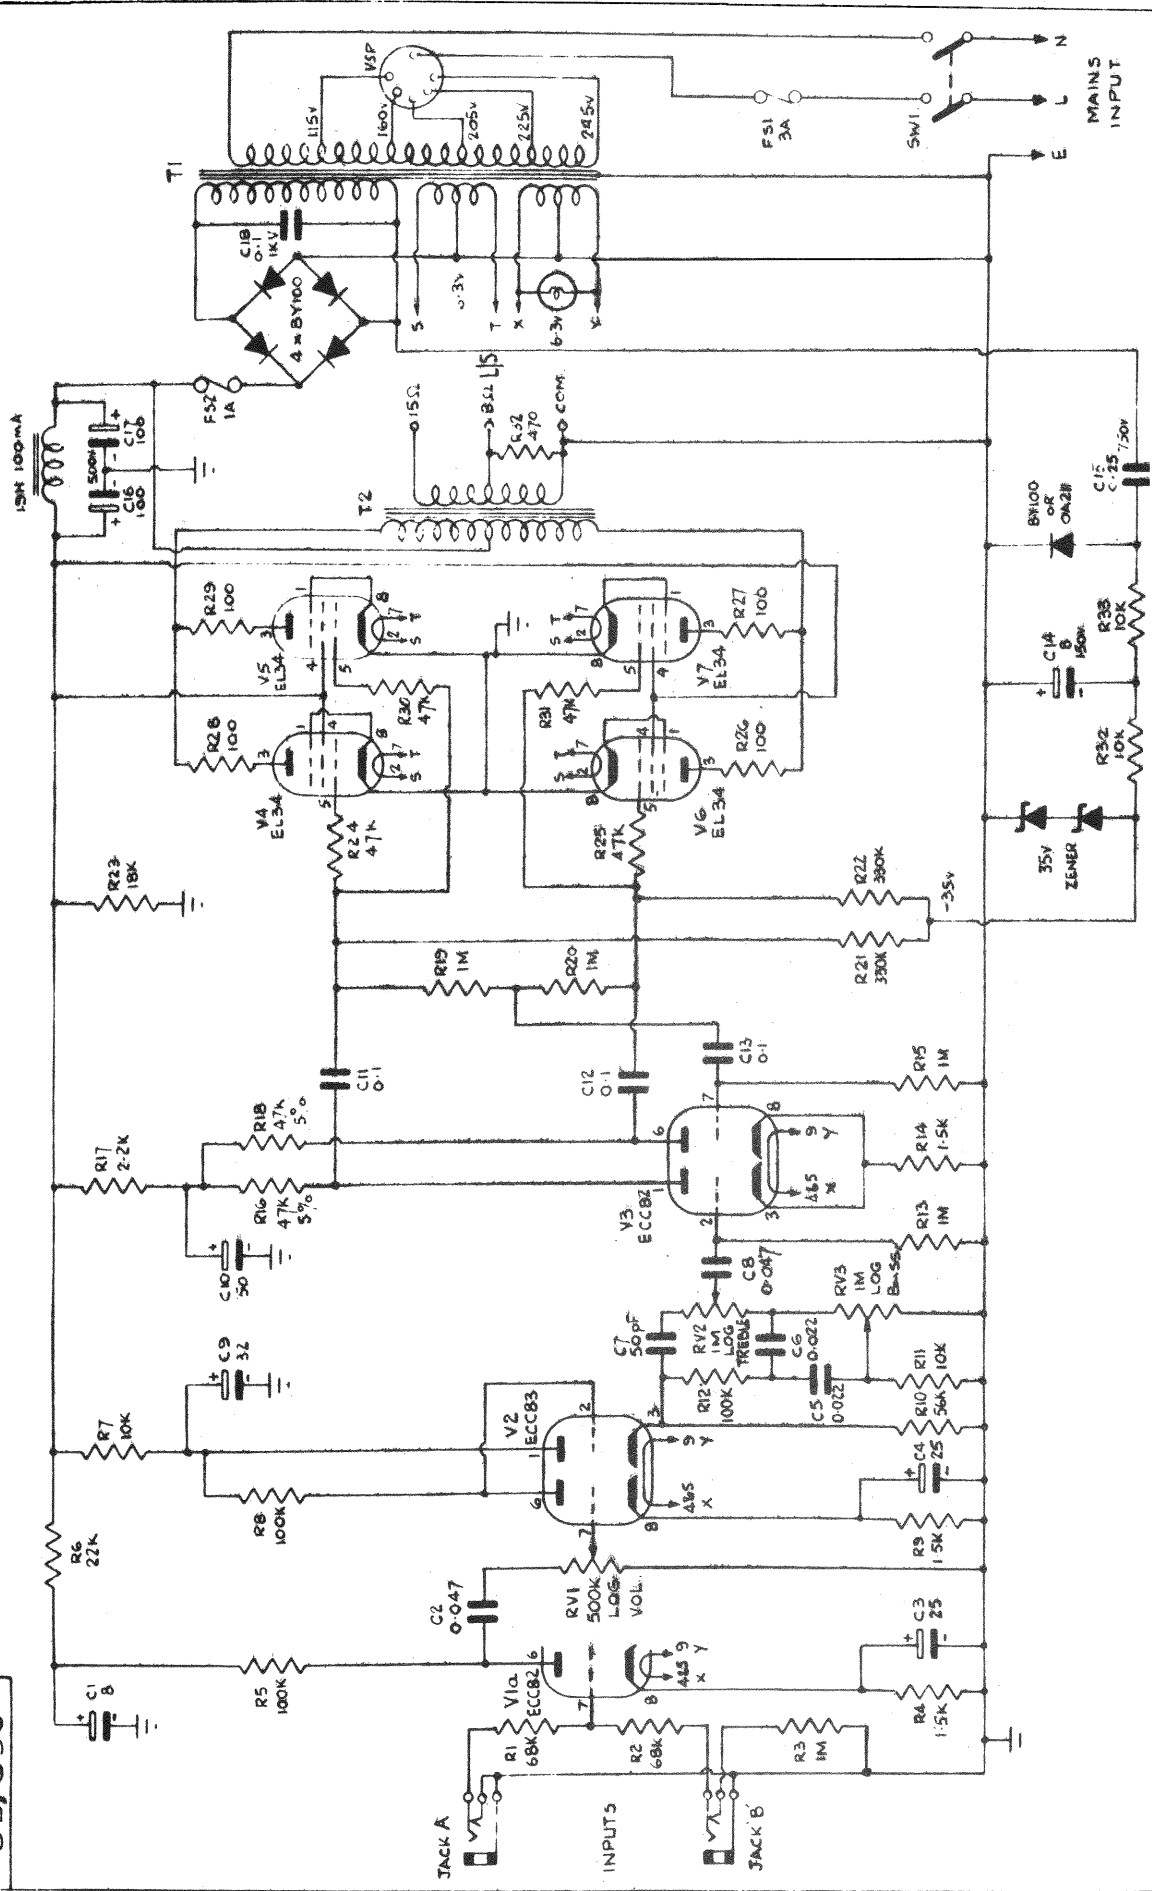

JENNINGS MUSICAL INDUSTRIES LIMITED

**80-100 WATT
AMPLIFIER CIRCUIT**

SHEET N^o **05/036**

DRAWN *UW* CHECKED *DJ*

DATE *26.9.63* ENG. APP. *P.P.*

DRG N° 05/036

SCALE		TITLE:		DRN	
10	19	100 WATT AMPLIFIER	2	2	4
30	10				
0	10				
0	0				
0	0				
CHANGES		JENNINGS MUSICAL INDUSTRIES LTD			
		DARTFORD KENT			
		DRG NO 05/036			